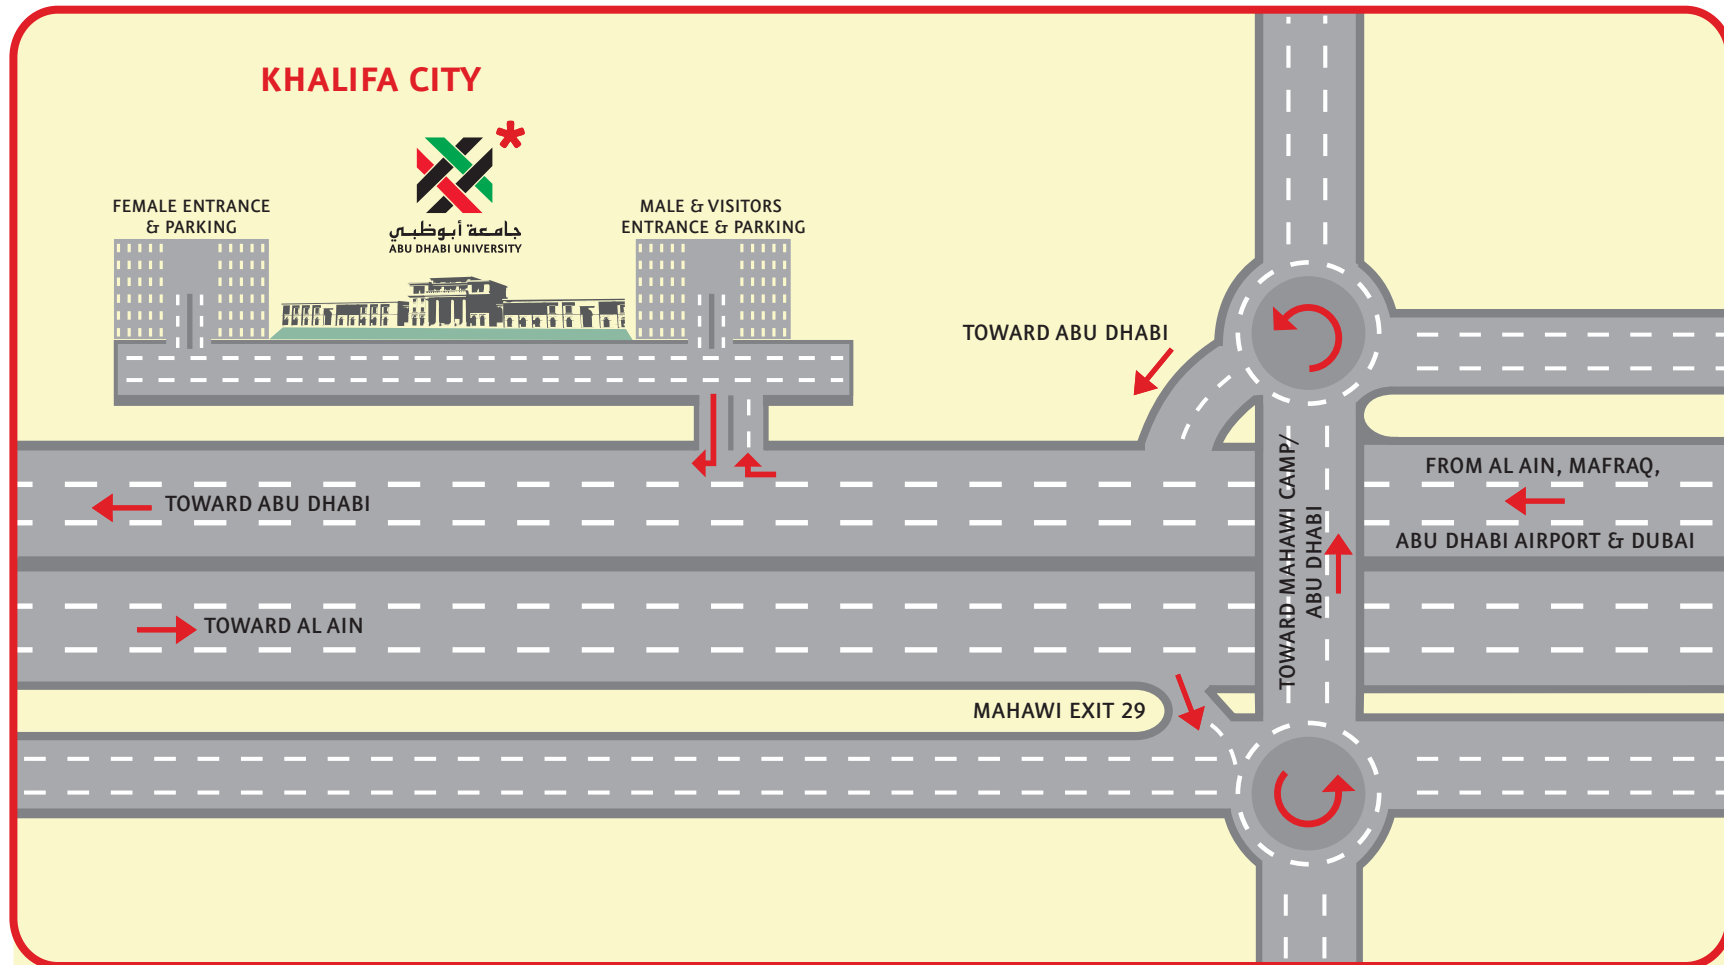

ABU DHABI UNIVERSITY NEW KHALIFA CITY CAMPUS

From Abu Dhabi:

- Through Airport Road, East Road Cornishe
- Merge onto the Maqtaa Bridge
- Proceed, turn right at Mahawi Exit
- Turn left on round-about and proceed on the Bridge
- Turn left on round-about toward Abu Dhabi, and merge into Abu Dhabi Road
- Proceed Straight
- Turn Right
- End at Abu Dhabi University

From Dubai:

- Through Dubai - Abu Dhabi Road
- Turn right at Al Mafraq Exit, toward Abu Dhabi
- Proceed straight
- Turn right at Abu Dhabi University Exit
- End at Abu Dhabi University

From Al Ain:

- Through Al Ain - Abu Dhabi Road
- Turn right at Abu Dhabi University Exit
- End at Abu Dhabi University